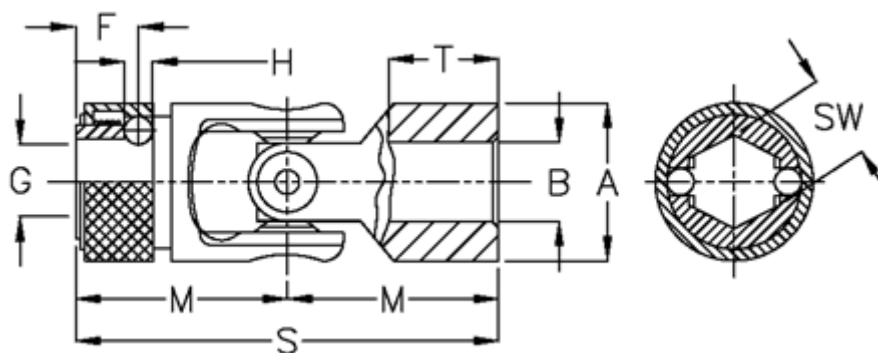

Data Sheet

Article number: 07620426

Description: Cross joint w/needle bearing
W/rapid change coupling, 0.620.426

Measures

A	= 20	sw = 9.06
B H7	= 10	T = 18
F	= 11.5	
G	= 8.0	
H	= 4.00	
M	= 31	
MD max N m	= 15	
s	= 62	